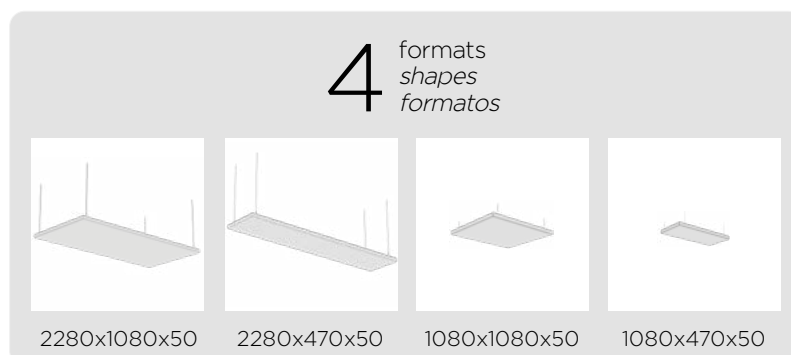

SlimBox ilot / island / isla