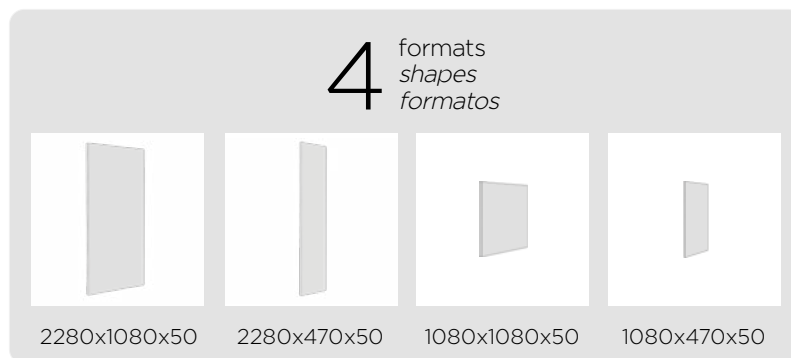

SlimBox mur / wall / pared