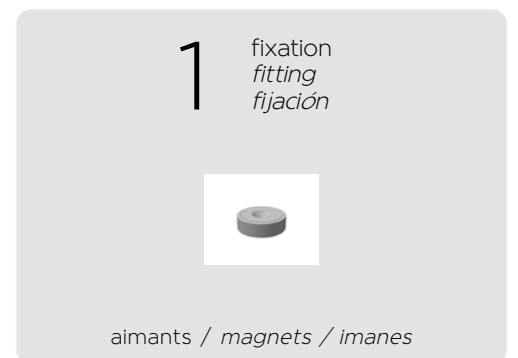

texdecor

Acoustic and decorative solutions

ACOUSTIC
SOLUTIONS

SlimBox

Colours

SlimBox mur / wall / pared

SlimBox ilot / island / isla

Acoustic

	α_w	NRC
SlimBox wall	0.85	0.85
SlimBox ceiling	0.90	0.90

Frequencies (Hz)	125	250	500	1000	2000	4000	AEQ
Absorption area (m ²) SlimBox wall 1080x1080 (+30mm cavity)	0.2	0.6	1.1	1.5	1.5	1.5	1,37
Absorption area (m ²) SlimBox ceiling 1080x1080 (+ 260mm cavity)	0.5	1.2	1.2	1.4	1.7	1.9	1,43