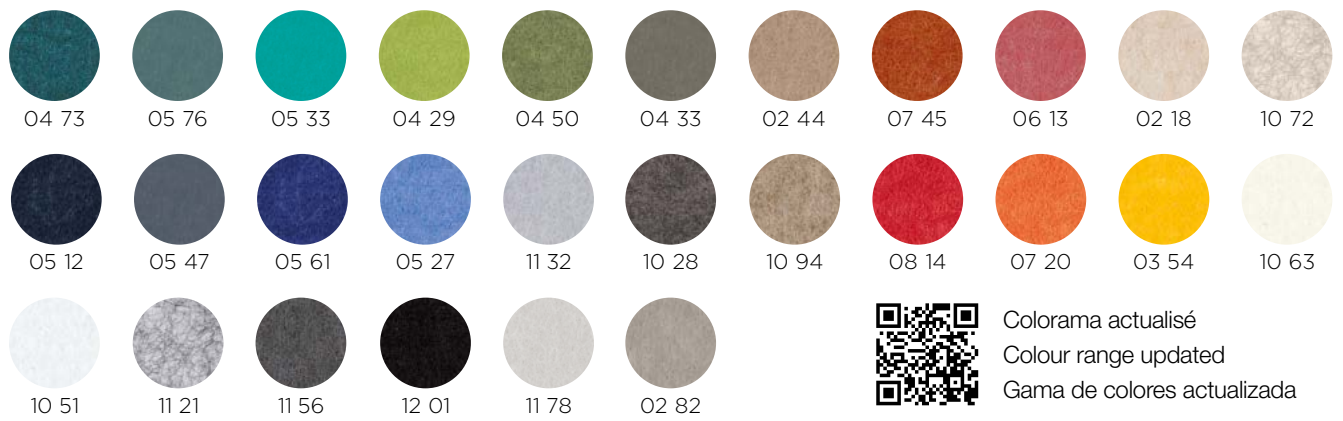

texdecor

Acoustic and decorative solutions

ACOUSTIC
SOLUTIONS

SlimBox

Colours

SlimBox mur / wall / pared

SlimBox ilot / island / isla

Acoustic