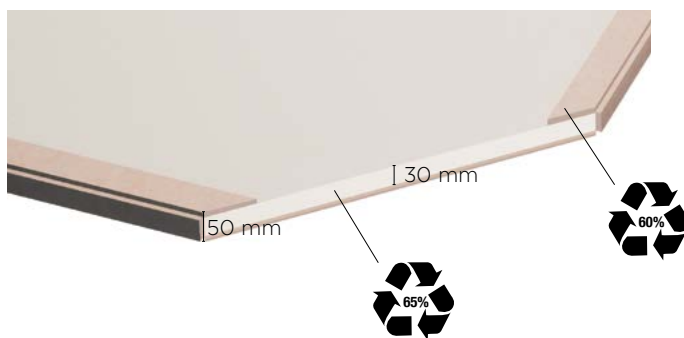

texdecor

Acoustic and decorative solutions

ACOUSTIC
SOLUTIONS

SlimBox

Colours

SlimBox mur / wall / pared

SlimBox ilot / island / isla

Acoustic

	α_w	NRC
SlimBox wall	0.85	0.85
SlimBox ceiling	0.90	0.90

Frequencies (Hz)	125	250	500	1000	2000	4000	AEQ
Absorption area (m ²) SlimBox wall 1080x1080 (+30mm cavity)	0.2	0.6	1.1	1.5	1.5	1.5	1,37
Absorption area (m ²) SlimBox ceiling 1080x1080 (+ 260mm cavity)	0.5	1.2	1.2	1.4	1.7	1.9	1,43