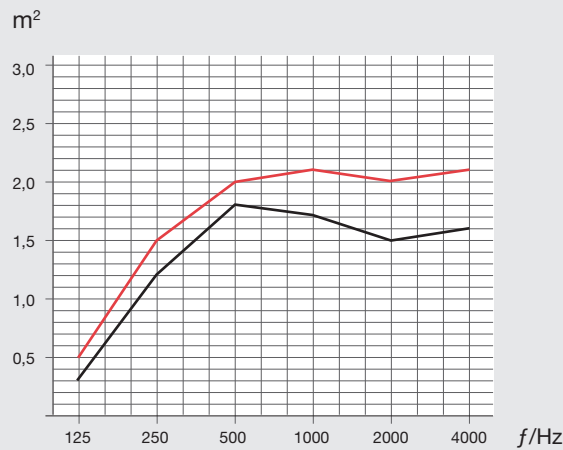

ACOUSTIC VALUES

Equivalent sound absorption area

	alpha w	NRC
Square 1200x1200 mm, with 20cm plenum	1	1
Square 1200x1200mm, without plenum	1	1

Frequencies (Hz)	125	250	500	1000	2000	4000
Sound absorption area of square panel 1200x1200 with 20cm plenum (sqm)	0.5	1.5	2	2.1	2	2.1
Sound absorption area of square panel 1200x1200 without plenum (sqm)	0.3	1.2	1.8	1.7	1.5	1.6