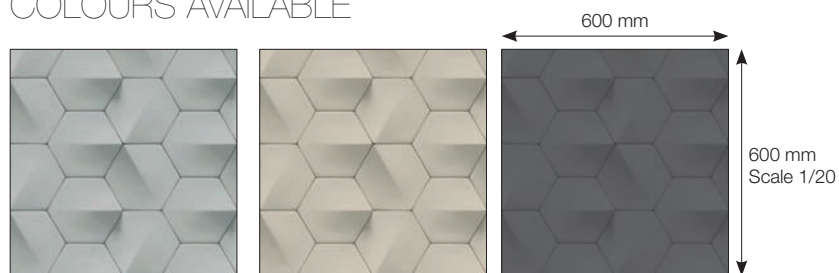

FORMATS AVAILABLE

1200 x 1200 mm

1200 x 600 mm

600 x 600 mm

For walls or ceilings

Print'AirPanel hexagon 1200 mm – ceramic design

COLOURS AVAILABLE

IM1 36 1153