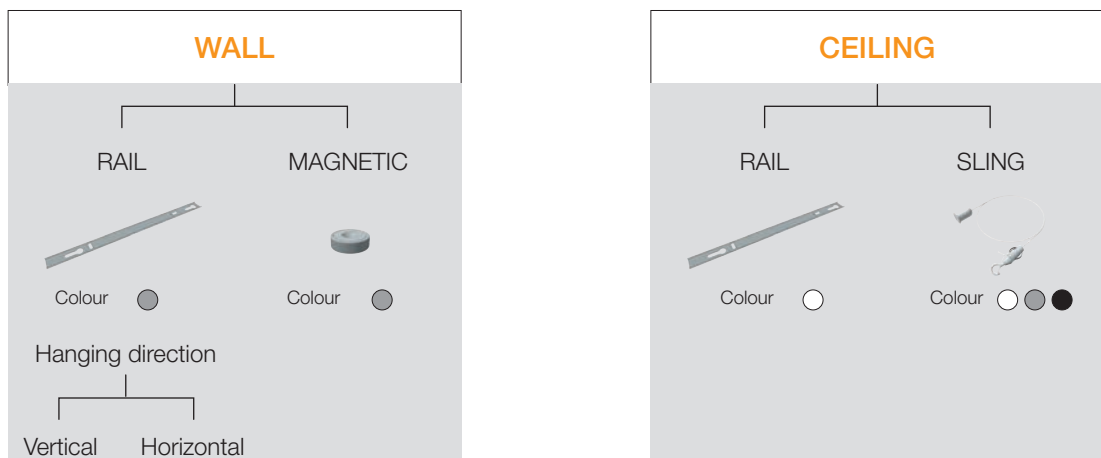

2 Choose the format

3 Choose the application and the type of fixation

4 Option for ceilings : Decide the type of light-fitting, its dimensions and its place

Flush mounted spotlight

Suspension by cable gland