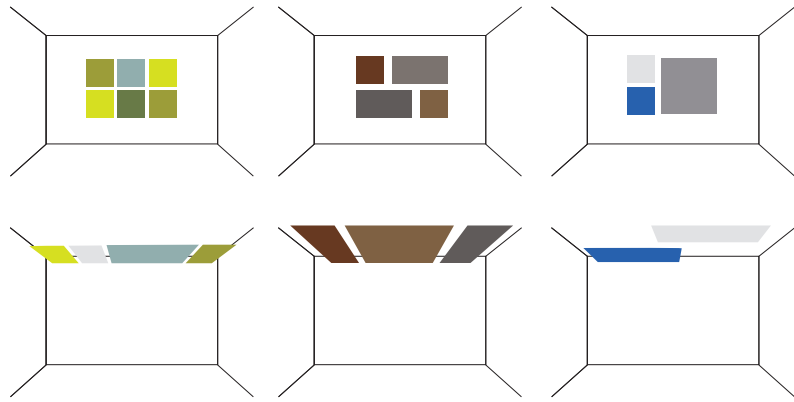

THE BENEFITS

DECORATIVE FREEDOM :

- The Image vol.1 catalogue comprises 6 designs in several formats and colours. The colours coordinate with those of the Twist textile range
- Tailor-made printing personalises the space, creating pictures in one or several formats

PRINTING TECHNIQUES :

- Printing around the edges of the frame accentuates the volume
- Sublimation printing : non film-forming, so no adverse effects on the acoustic performance of the fabric
- High-quality printing : vivid, crisp colours

RESISTANT :

- Very good light fastness: 6 on a scale of 1 to 8
- Excellent impact resistance : 35000 rubs before deterioration
- Excellent ink stability : high-quality saturation
- Washable

SAFETY :

- Fabric and backing M1 fire rating