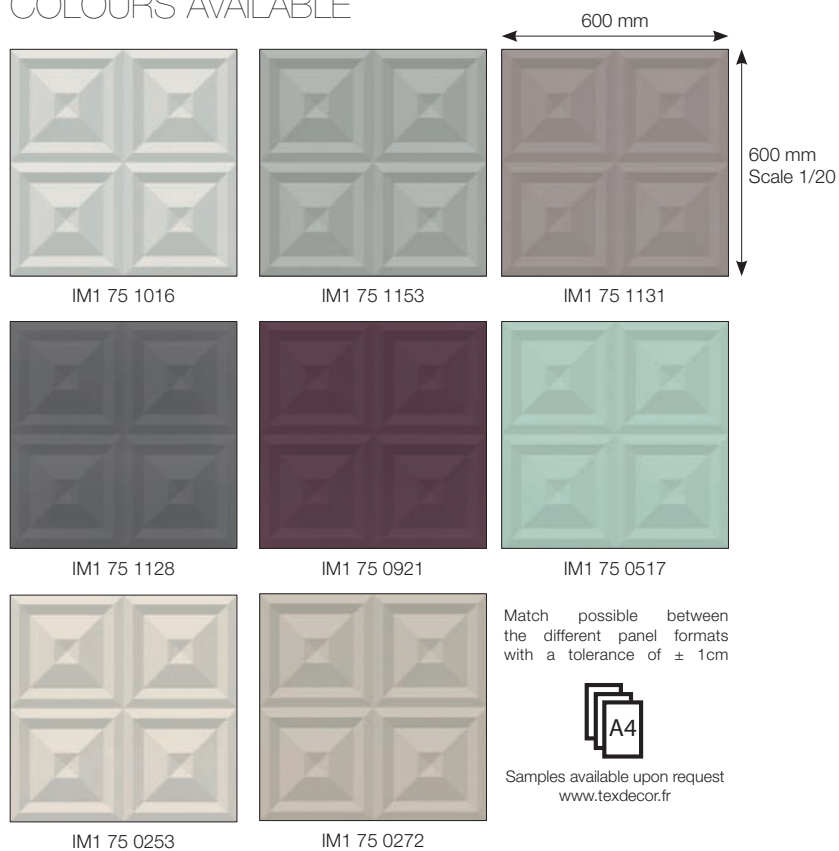

Samples available upon request
www.texdecor.fr

FORMAT AVAILABLE

Hexagone 1200 mm

Print'AirPanel 1200 x 600 mm – abstract design

COLOURS AVAILABLE

FORMATS AVAILABLE

1200 x 1200 mm

1200 x 600 mm