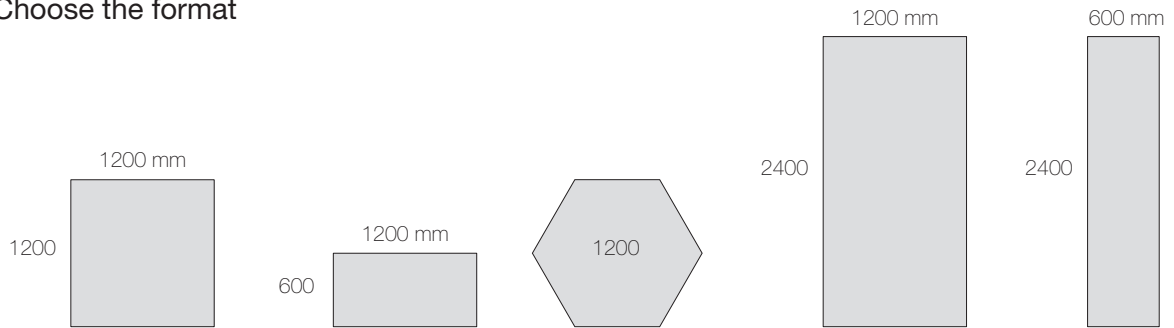

SELECTION GUIDELINES / PERSONALISABLE PRINTING

1 Send the HD file to be printed

PIXELS	>300dpi, 1000 pixels per printed metre. So for a 3M x 5M print, the file must be 3000 x 5000 pixels
FORMAT	JPG, TIF, PSD, EPS, PDF

2 Choose the format