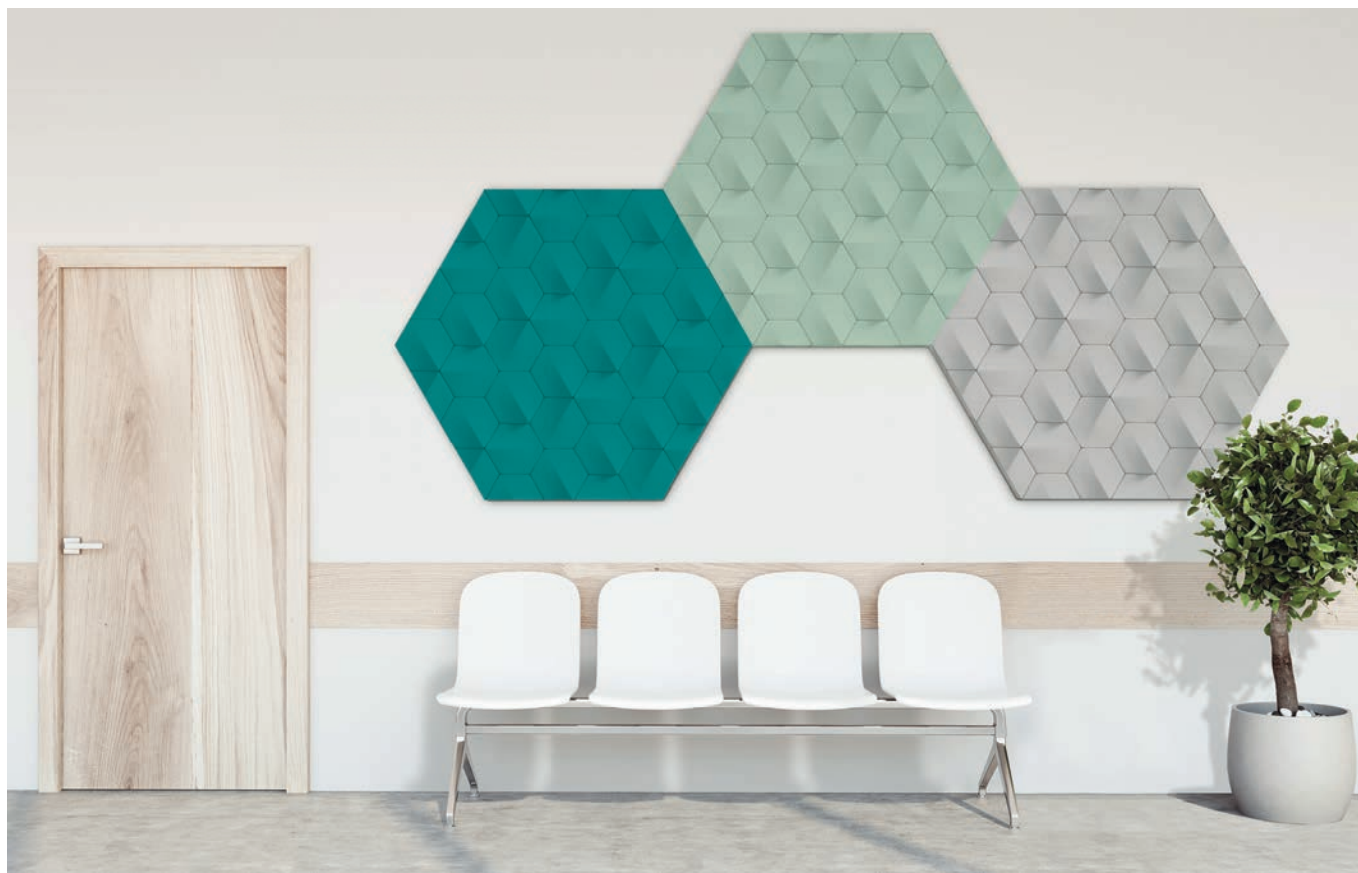

FORMATS AVAILABLE

1200 x 1200 mm

1200 x 600 mm

600 x 600 mm

For walls or ceilings

Print'AirPanel hexagon 1200 mm – ceramic design

COLOURS AVAILABLE

IM1 36 1153